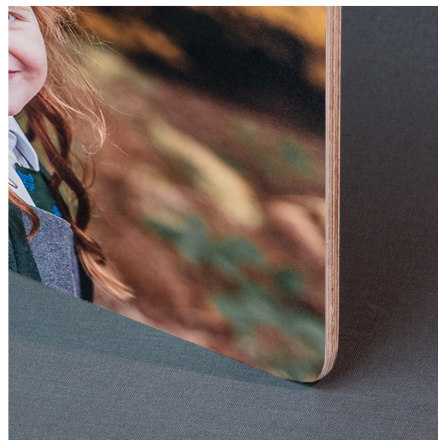

MEDIUM FRAMED PRINT

£160

12x8" print / 16x12" frame
With white card mount
Choice of 6 frame colours

LARGE FRAMED PRINT

£200

16x12" print / 20x16" frame
With white card mount
Choice of 6 frame colours

MEDIUM WOOD PRINT

£130

18x12" hand-finished wood print
Natural wooden edge finish
Sleek 6mm panel depth with
secure hanging system

LARGE WOOD PRINT

£180

20x16" hand-finished wood print
Natural wooden edge finish
Sleek 6mm panel depth with
secure hanging system